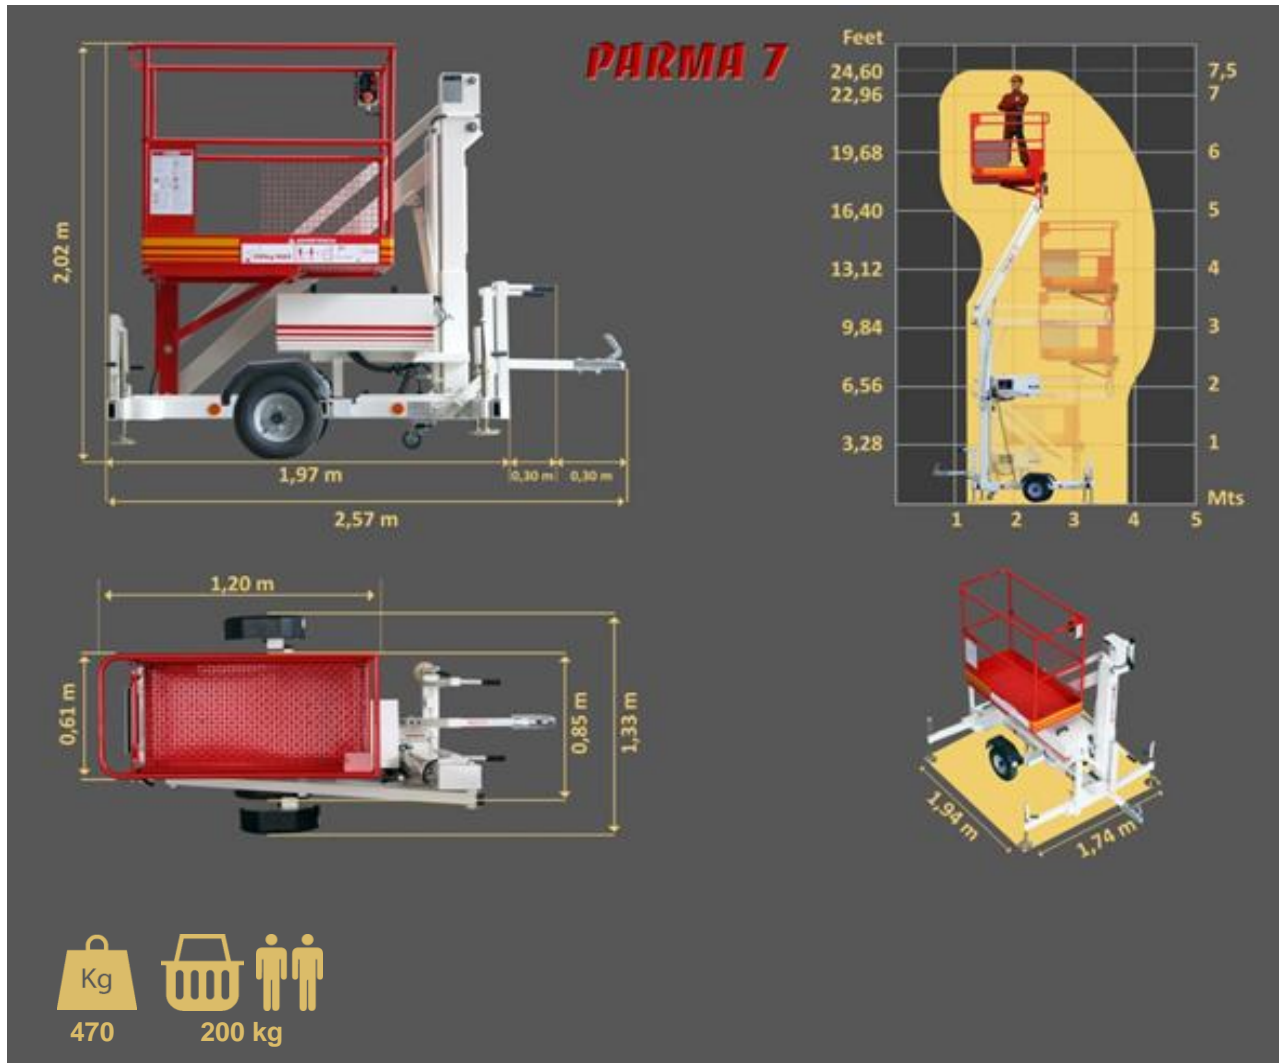

**PARMA 7**

**AERIAL TRAILER MOUNTED PLATFORM ARTICULATED FOR WORKING HEIGHTS UP TO 7,5 METER  
(24,6 FEET)**

**STANDARD MODEL:**

- \* 230 V main power
- \* Visual level for stabilisation
- \* Ball Coupling
- \* Steel basket (1,2 x 0,6)m
- \* Semi axle 0,85m wide
- \* Manual stabilizers
- \* Emergency lowering from the ground

Management System  
ISO 9001:2008  
www.tuv.com  
ID 9105060482

**PARMA 7**

**Optional accessories**

- 1** Electric outlet in basket
- 2** Spare wheels
- 3** Lighting kit for roads
- 4** Rotating light
- 5** Batteries main power
- 6** Charge indicator for batteries
- 7** Ring coupling